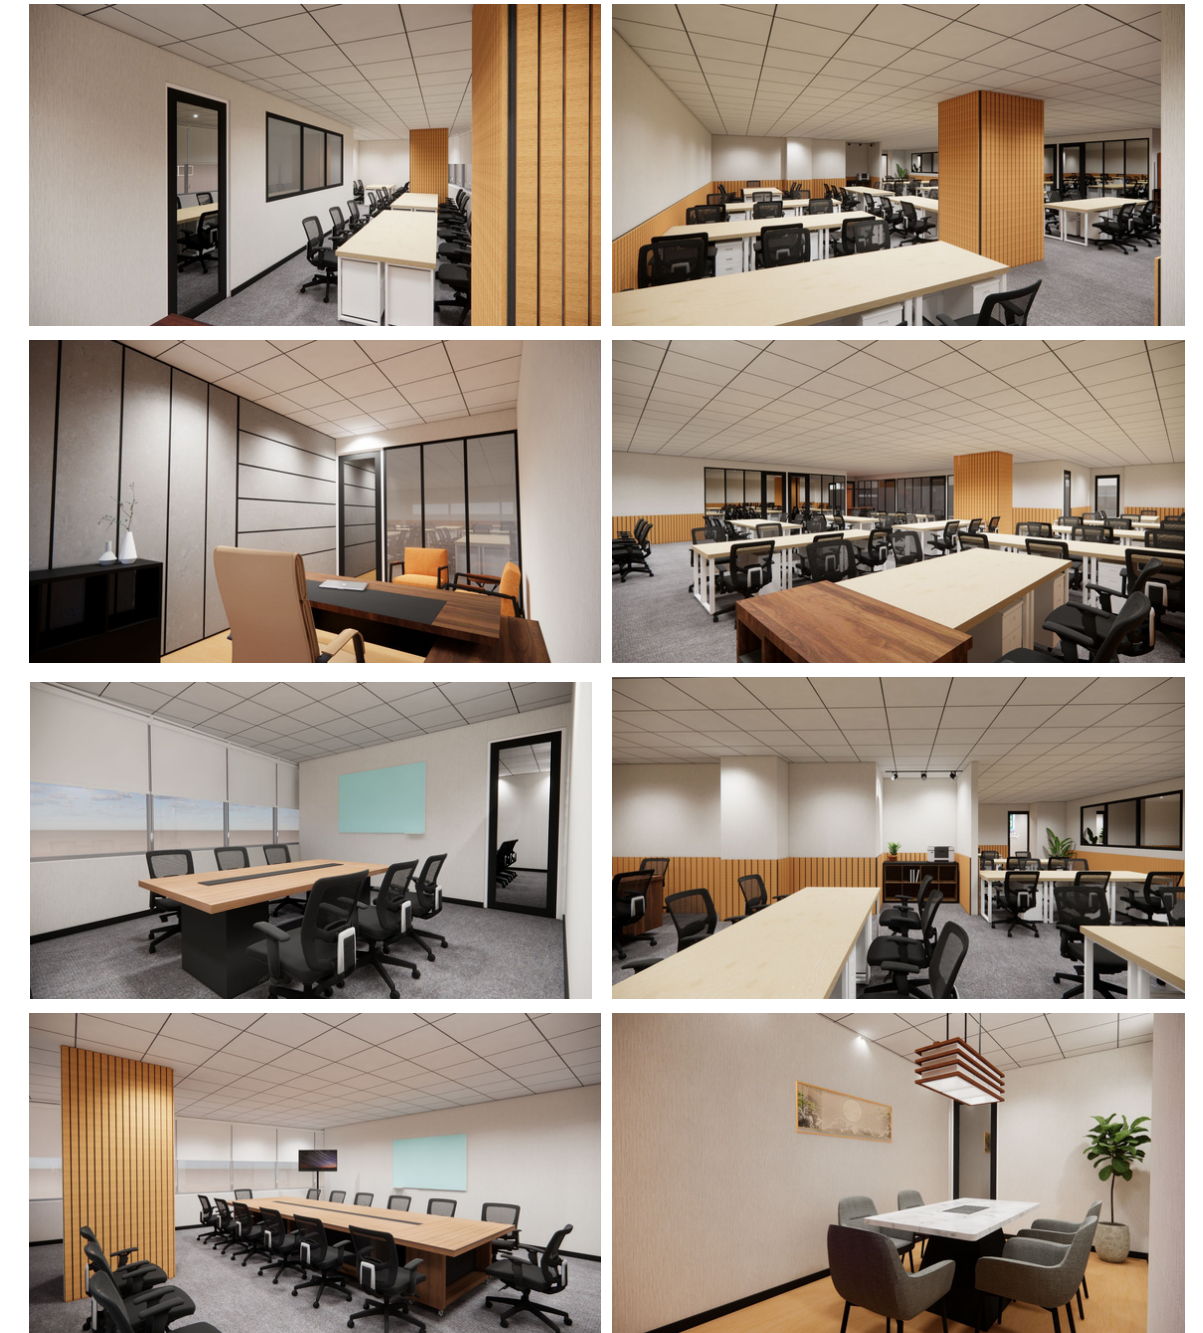

Portfolio Rains D&C

PT Rains Karya Multindo dipercaya sebagai mitra pelaksana dalam proyek perancangan dan pembangunan ruang kantor milik PT Moneta Pembayaran Teknologi (Smart Salary). Kolaborasi yang mencakup layanan mulai dari pengembangan desain interior, pekerjaan konstruksi, hingga proses renovasi secara menyeluruh yang berlokasi di Tokopedia Tower, Kuningan, Jakarta Pusat.