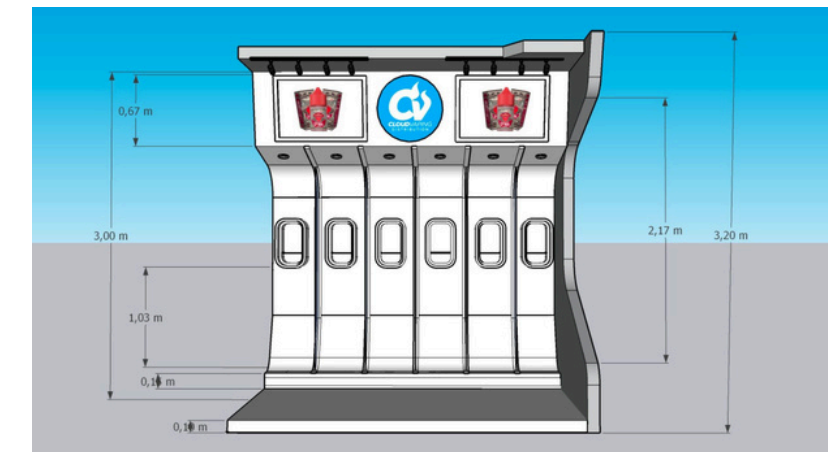

Portfolio Rains D&C