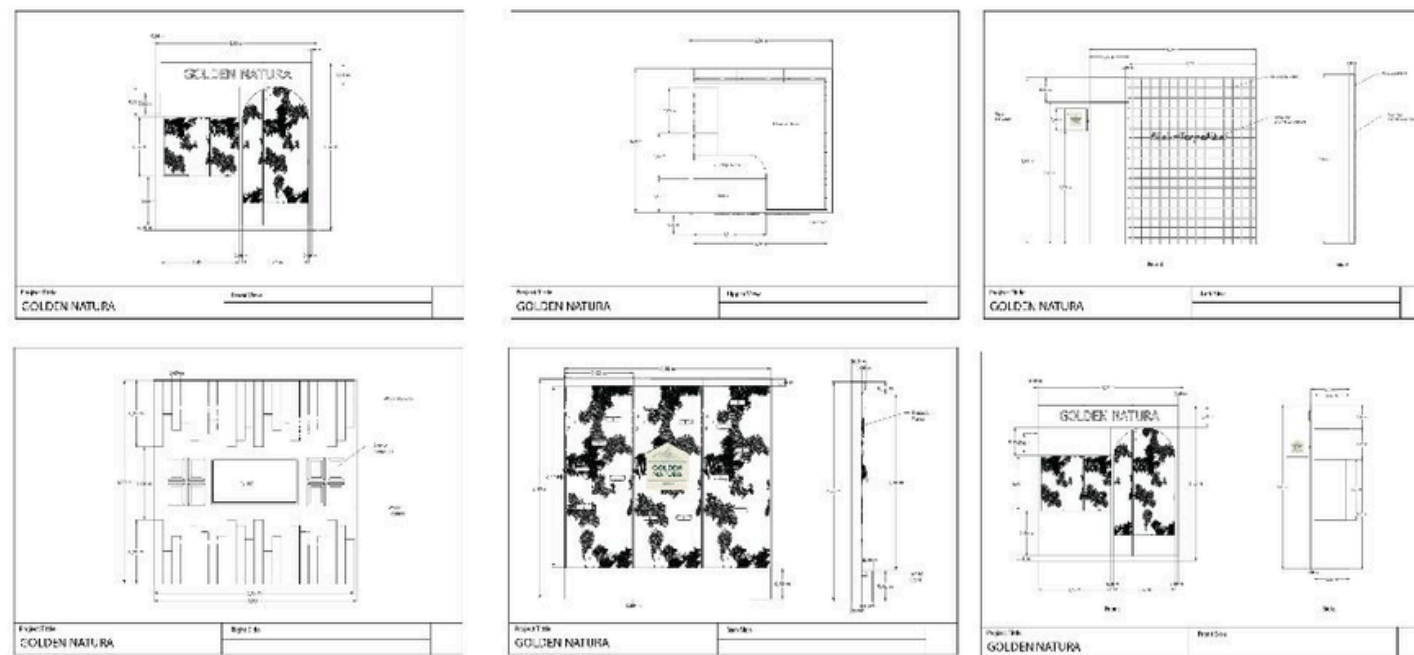

Portfolio Rains D&C